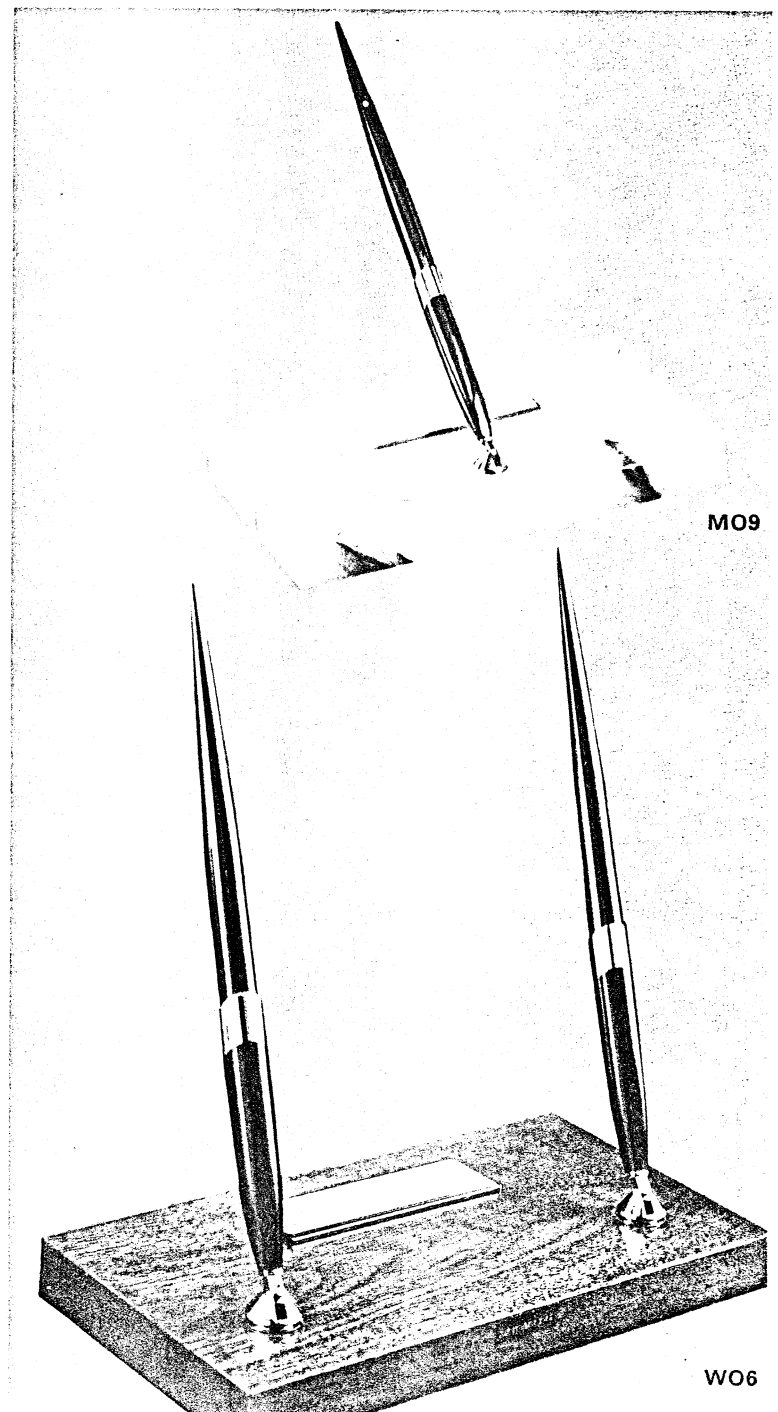

Sheaffer Desk Sets . . .

a distinctive gift for every important occasion.

J08 DESK SET

Jet crystal base, 3½" x 5";
nameplate; black White Dot ballpoint.
Attractively packaged.

$25.00

M06 DESK SET

Mexican onyx base, 2¾" x 3¼";
brown cartridge pen.
Attractively packaged.

$17.50

M09 DESK SET

Mexican onyx base, 4" x 7½";
nameplate; brown White Dot ballpoint.
Attractively packaged.

$25.00

W06 DESK SET

Rubbed walnut base, 4" x 7½";
nameplate; two brown cartridge pens.
Attractively packaged.

$25.00